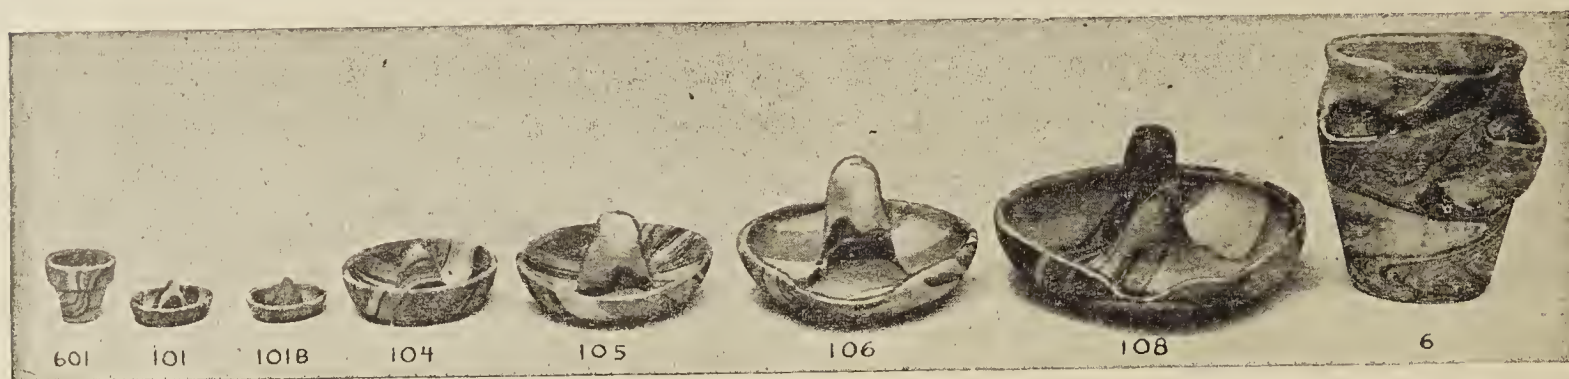

Historic, archived document

Do not assume content reflects current scientific knowledge, policies, or practices.

62.83

Novelty Plant & Pottery Co.

P. O. BOX 1063

Eastland, Texas

All items except the Blue Bonnet and Desert scenes are decorated by Mexican artists with oil enamels in beautiful variegating colors of Red, Blue, Green, Orange and Yellow. The Blue Bonnet and Desert Scenes painted in oil on hand made pottery is the handiwork of Mexican artists.

All prices F. O. B. Eastland, Texas, packed in cartons. No extra charge for packing.

	Size in Inches	ARTICLE	Doz. per Carton	Wgt. per Carton	Price per Dozen
No. 601	1½	Flower Pot <small>Tiny Cactus Pots— Party Favors</small>	12	9 lbs.	\$.18
No. 101	1½	Pee Wee Hat <small>Mint Holders— Party Favors</small>	12	6 lbs.	.18
No. 101B	1½	Bluebonnet Hat—Same as No. 104 (Painted Blue Bonnet Scene)	12	6 lbs.	.48
No. 104	4	Mexican Hat Ash Trays	3	9 lbs.	.48
No. 104B	4	Blue Bonnet Hat—Same No. 104 (except Blue Bonnet Scene)	3	9 lbs.	1.50
No. 105	5	Mexican Hat Ash Tray	2	12 lbs.	.90
No. 106	6	Mexican Hat Ash Tray	1	13 lbs.	1.35
No. 108	8	Mexican Hat Ash Tray—also used for planting small cactus	1	20 lbs.	2.00
No. 6	6	Cactus Pot <small>Pockets in Sides for Planting Cactus or Flowers</small>	1½	29 lbs.	1.80
No. 205D	5	Cactus Bowl—Decorated in Variegated Colors	1	10 lbs.	.90
No. 206	6	Cactus Bowl—Decorated in Variegated Colors	1	14 lbs.	1.10
No. 207D	7	Cactus Bowl—Decorated in Variegated Colors	1	20 lbs.	1.50
No. 205DS	5	Cactus Bowl—Hand Painted in Desert Scene	1	10 lbs.	1.50
No. 206DS	6	Cactus Bowl—Hand Painted in Desert Scene	1	14 lbs.	1.90
No. 207DS	7	Cactus Bowl—Hand Painted in Desert Scene	1	20 lbs.	2.10